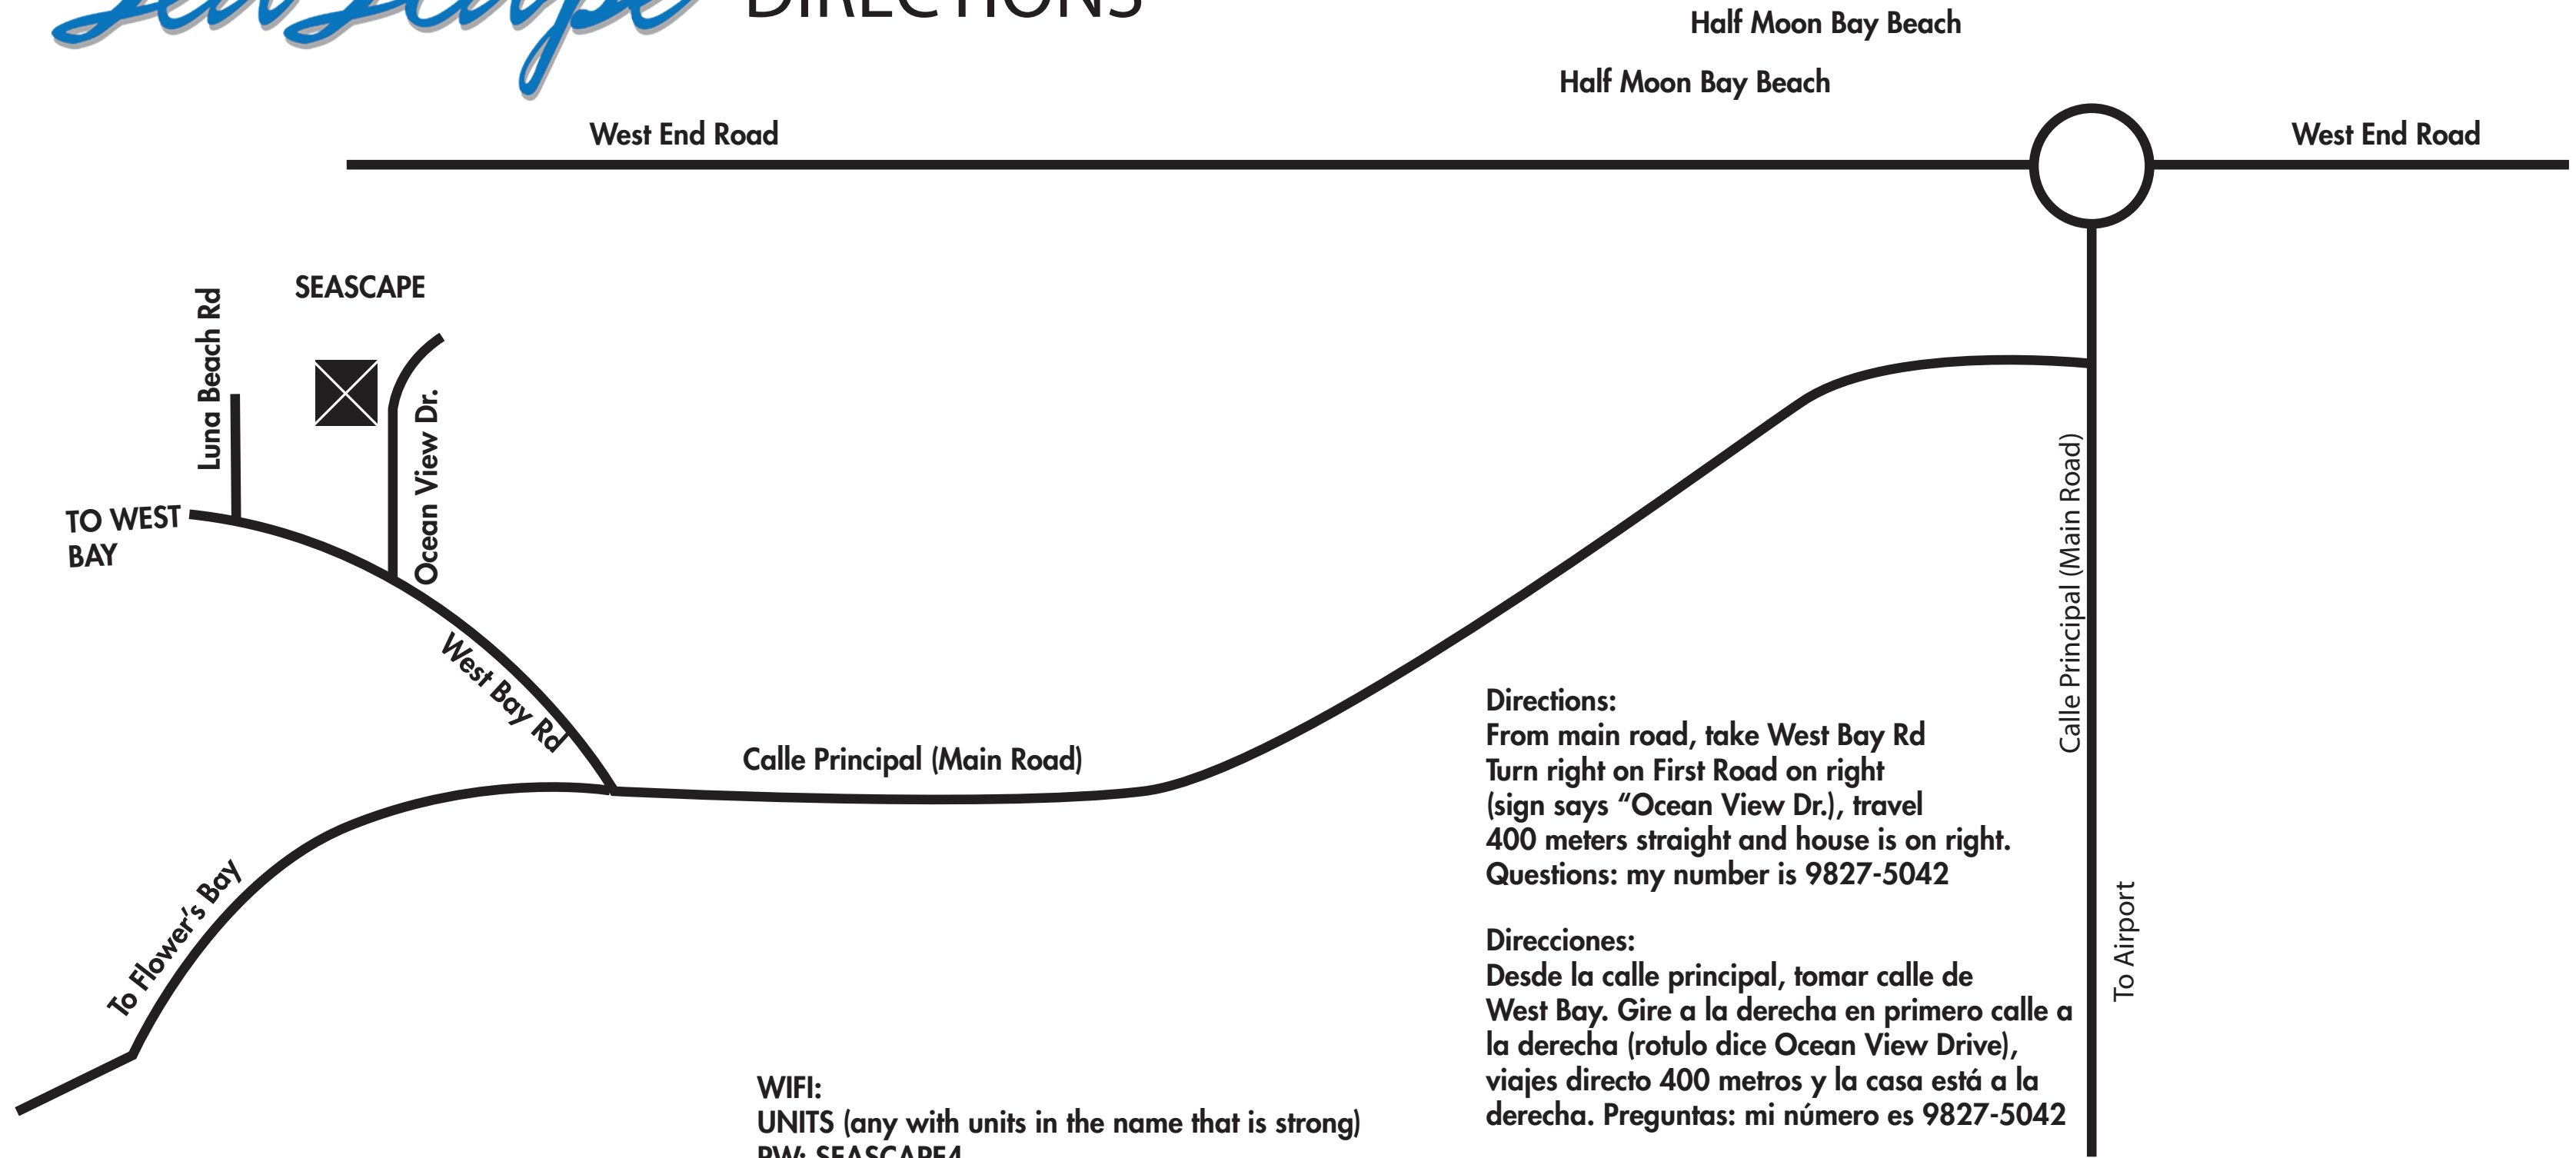

# SeaScape DIRECTIONS

**Directions:**  
From main road, take West Bay Rd  
Turn right on First Road on right  
(sign says "Ocean View Dr."), travel  
400 meters straight and house is on right.  
Questions: my number is 9827-5042

**Direcciones:**  
Desde la calle principal, tomar calle de  
West Bay. Gire a la derecha en primero calle a  
la derecha (rotulo dice Ocean View Drive),  
viajes directo 400 metros y la casa está a la  
derecha. Preguntas: mi número es 9827-5042

**WIFI:**  
**UNITS** (any with units in the name that is strong)  
**PW: SEASCAPE4**

**Netflix PW** if needed: SEASCAPE4